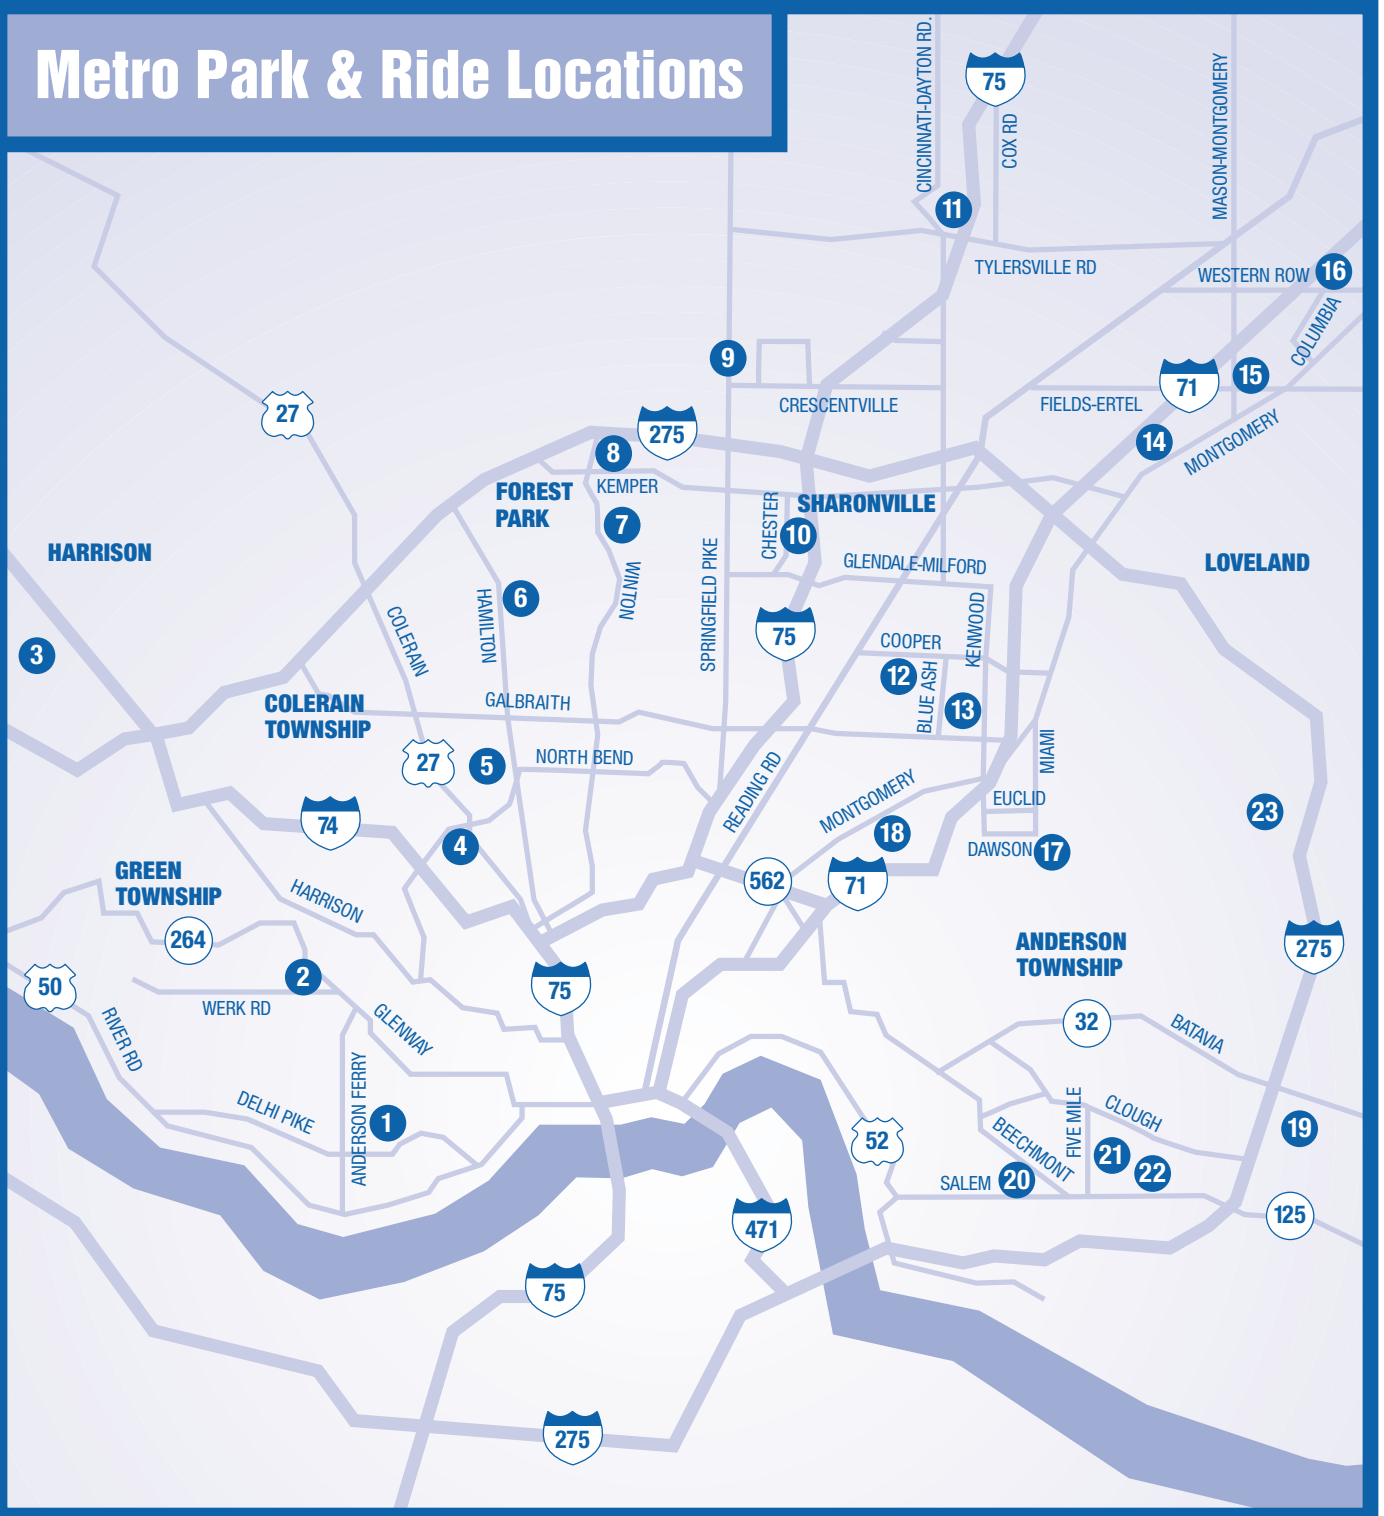

# Metro Park & Ride Locations

## Park & Ride Information

Metro

PARK & RIDE LOT	ADDRESS	ROUTES SERVED	FARE/METROCARD
<b>West:</b>			
1 Delhi Plaza	4940-4990 Delhi Pike	32, 77X	\$1.00, A CARD
2 Western Hills Plaza	6100 Glenway	10, 33, 39, 64	\$1.00, A CARD
3 Harrison Kroger	10553 Harrison Ave.	52X	\$2.00, C CARD
4 Sam's Club	5375 North Bend	74X	\$1.00, A CARD
5 Mercy Franciscan Hospital Mt. Airy	2446 Kipling Ave.	17	\$1.00, A CARD
<b>North:</b>			
6 Hilltop Plaza	8062-8084 Hamilton	15X, 17, 22X	\$1.50, B CARD
7 Greenhills Shopping Center	44 Eswin at Winton	20X	\$1.50, B CARD
8 Forest Park	1160 Kemper Meadow	20X, 23X	\$1.50, B CARD
9 Tri-County Assembly Of God (Fairfield)	7350 Dixie Highway	62X	\$2.25, E CARD
10 Queen City Racquet Club	11275 Chester Rd.	23X	\$1.50, B CARD
11 Meijer West Chester	7390 Tylersville Rd	42X	\$2.25, E CARD
<b>Northeast:</b>			
12 Blue Ash	Blue Ash Rd. & Cooper	3X	\$1.50, B CARD
13 Kenwood Baptist Church	8341 Kenwood	3X	\$1.50, B CARD
14 Harpers Station	Montgomery & Kemper	3X	\$1.50, B CARD
15 Fields Ertel	at Mason-Montgomery	71X	\$2.25, E CARD
16 Paramount's Kings Island	Kings Island Dr. at Brandt Connector	71X, 72	\$2.25, E CARD
17 Madeira	Dawson & Miami	2X	\$1.50, B CARD
18 Silverton	7000 Montgomery	2X, 4	\$1.50, B CARD
<b>East:</b>			
19 Union Township Civic Center	4350 Aicholtz	82X	\$2.00, C CARD
20 Parkside Christian Church	6986 Salem	81X	\$1.50, B CARD
21 Anderson Lake	7832 Five Mile (Under construction; 100 spaces open)	24, 75X, 81X	\$1.50, B CARD
22 Anderson Township Complex	7954 Beechmont	30X, 75X, 81X	\$1.50, B CARD
23 Milford Kroger (Regency Milford Center)	Lila & Main	28X	\$2.00, C CARD